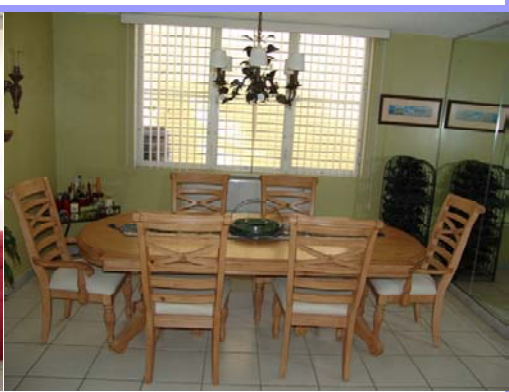

Maintenance \$680 / Year

Develop. \$240 / Quarterly

Property code	06-1160	Area:	Encantada	Price, Sale:	\$435,000.00	Rent:	\$2,500.00		
Type	Home	Model	Tropical	Lot Size	398.38	Living Area	Furnished no		
Bedrooms	4	Security	Yes	Hood	Yes	Central Ac	No	Water Heater	Conve
Bathrooms	2 1/2	Pool	No	Wall Oven	Yes	Split A/c	7	Water Tank	Yes
Parking	1	Spa	0	Microwave	Yes	Window A/c	0	Water Treatment	No
Family	1	Fenced	Yes	Dishwasher	Yes	Fans	Yes	Generator	Yes
Laundry	Yes	Floors	All tile	Disposal	No	Shades & Blinds	No	Hurricane Shutter	No
Balcony	0	Stove	Yes	Refrigerator	Yes	Lamps	Yes	Alarm System	No
Terrace	1	Cook Top	No	Wash-dryer	V + D	Garage Opener	Yes	Satellite Dish	No

Preciosa modelo Tropical ampliada, 398 metros, 4h-2.5b, terraza, lozas, equipada, 7 split units, cisterna, generador, family ampliado, muchos extras